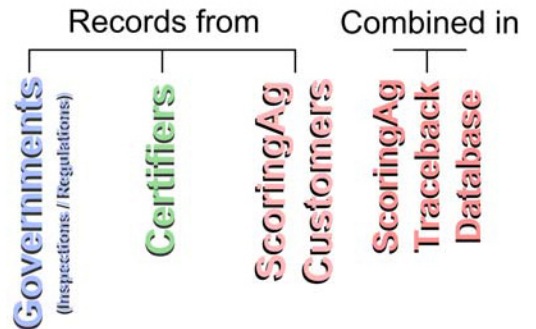

ScoringAg enhances recordkeeping
by Governments and Certifiers
and
provides Point-to-Point Traceback™
for source verification
in the Livestock Industry
for every process in the food chain

	Governments <small>(Inspections / Regulations)</small>	Certifiers	ScoringAg Customers	Combined in ScoringAg Traceback Database
Farmer / Rancher / Premise Code	✓	✓	✓	↓ ↑
Breeder / Sex / Pasture / Feeder		✓	✓	
Veterinarian – Animal Health	✓		✓	
Checkpoints - State / Gov.	✓		✓	↓ ↑
Certifier		✓	✓	
Feeder, Order Buyer, Finisher		✓	✓	
Feed Medicine Suppliers	✓		✓	↓ ↑
Shipper		✓	✓	
Checkpoints – State / Gov.	✓		✓	
Auctions, Markets, Direct Buyer	✓		✓	↓ ↑
Shipper			✓	
Packer, Processor, Storage	✓	✓	✓	
Rendering	✓		✓	↓ ↑
Checkpoints – State / Gov.	✓		✓	
Exporter	✓		✓	
Container Shipper (Air, Sea, Rail, Highway)			✓	↓ ↑
Storage		✓	✓	
Certifier		✓	✓	
Importer	✓		✓	↓ ↑
Shipper			✓	
Checkpoints – State / Gov.	✓		✓	
Wholesaler			✓	↓ ↑
Shipper			✓	
Retailer (Traceback Barcode)	✓		✓	
Consumer (Traceback on Product)			✓	